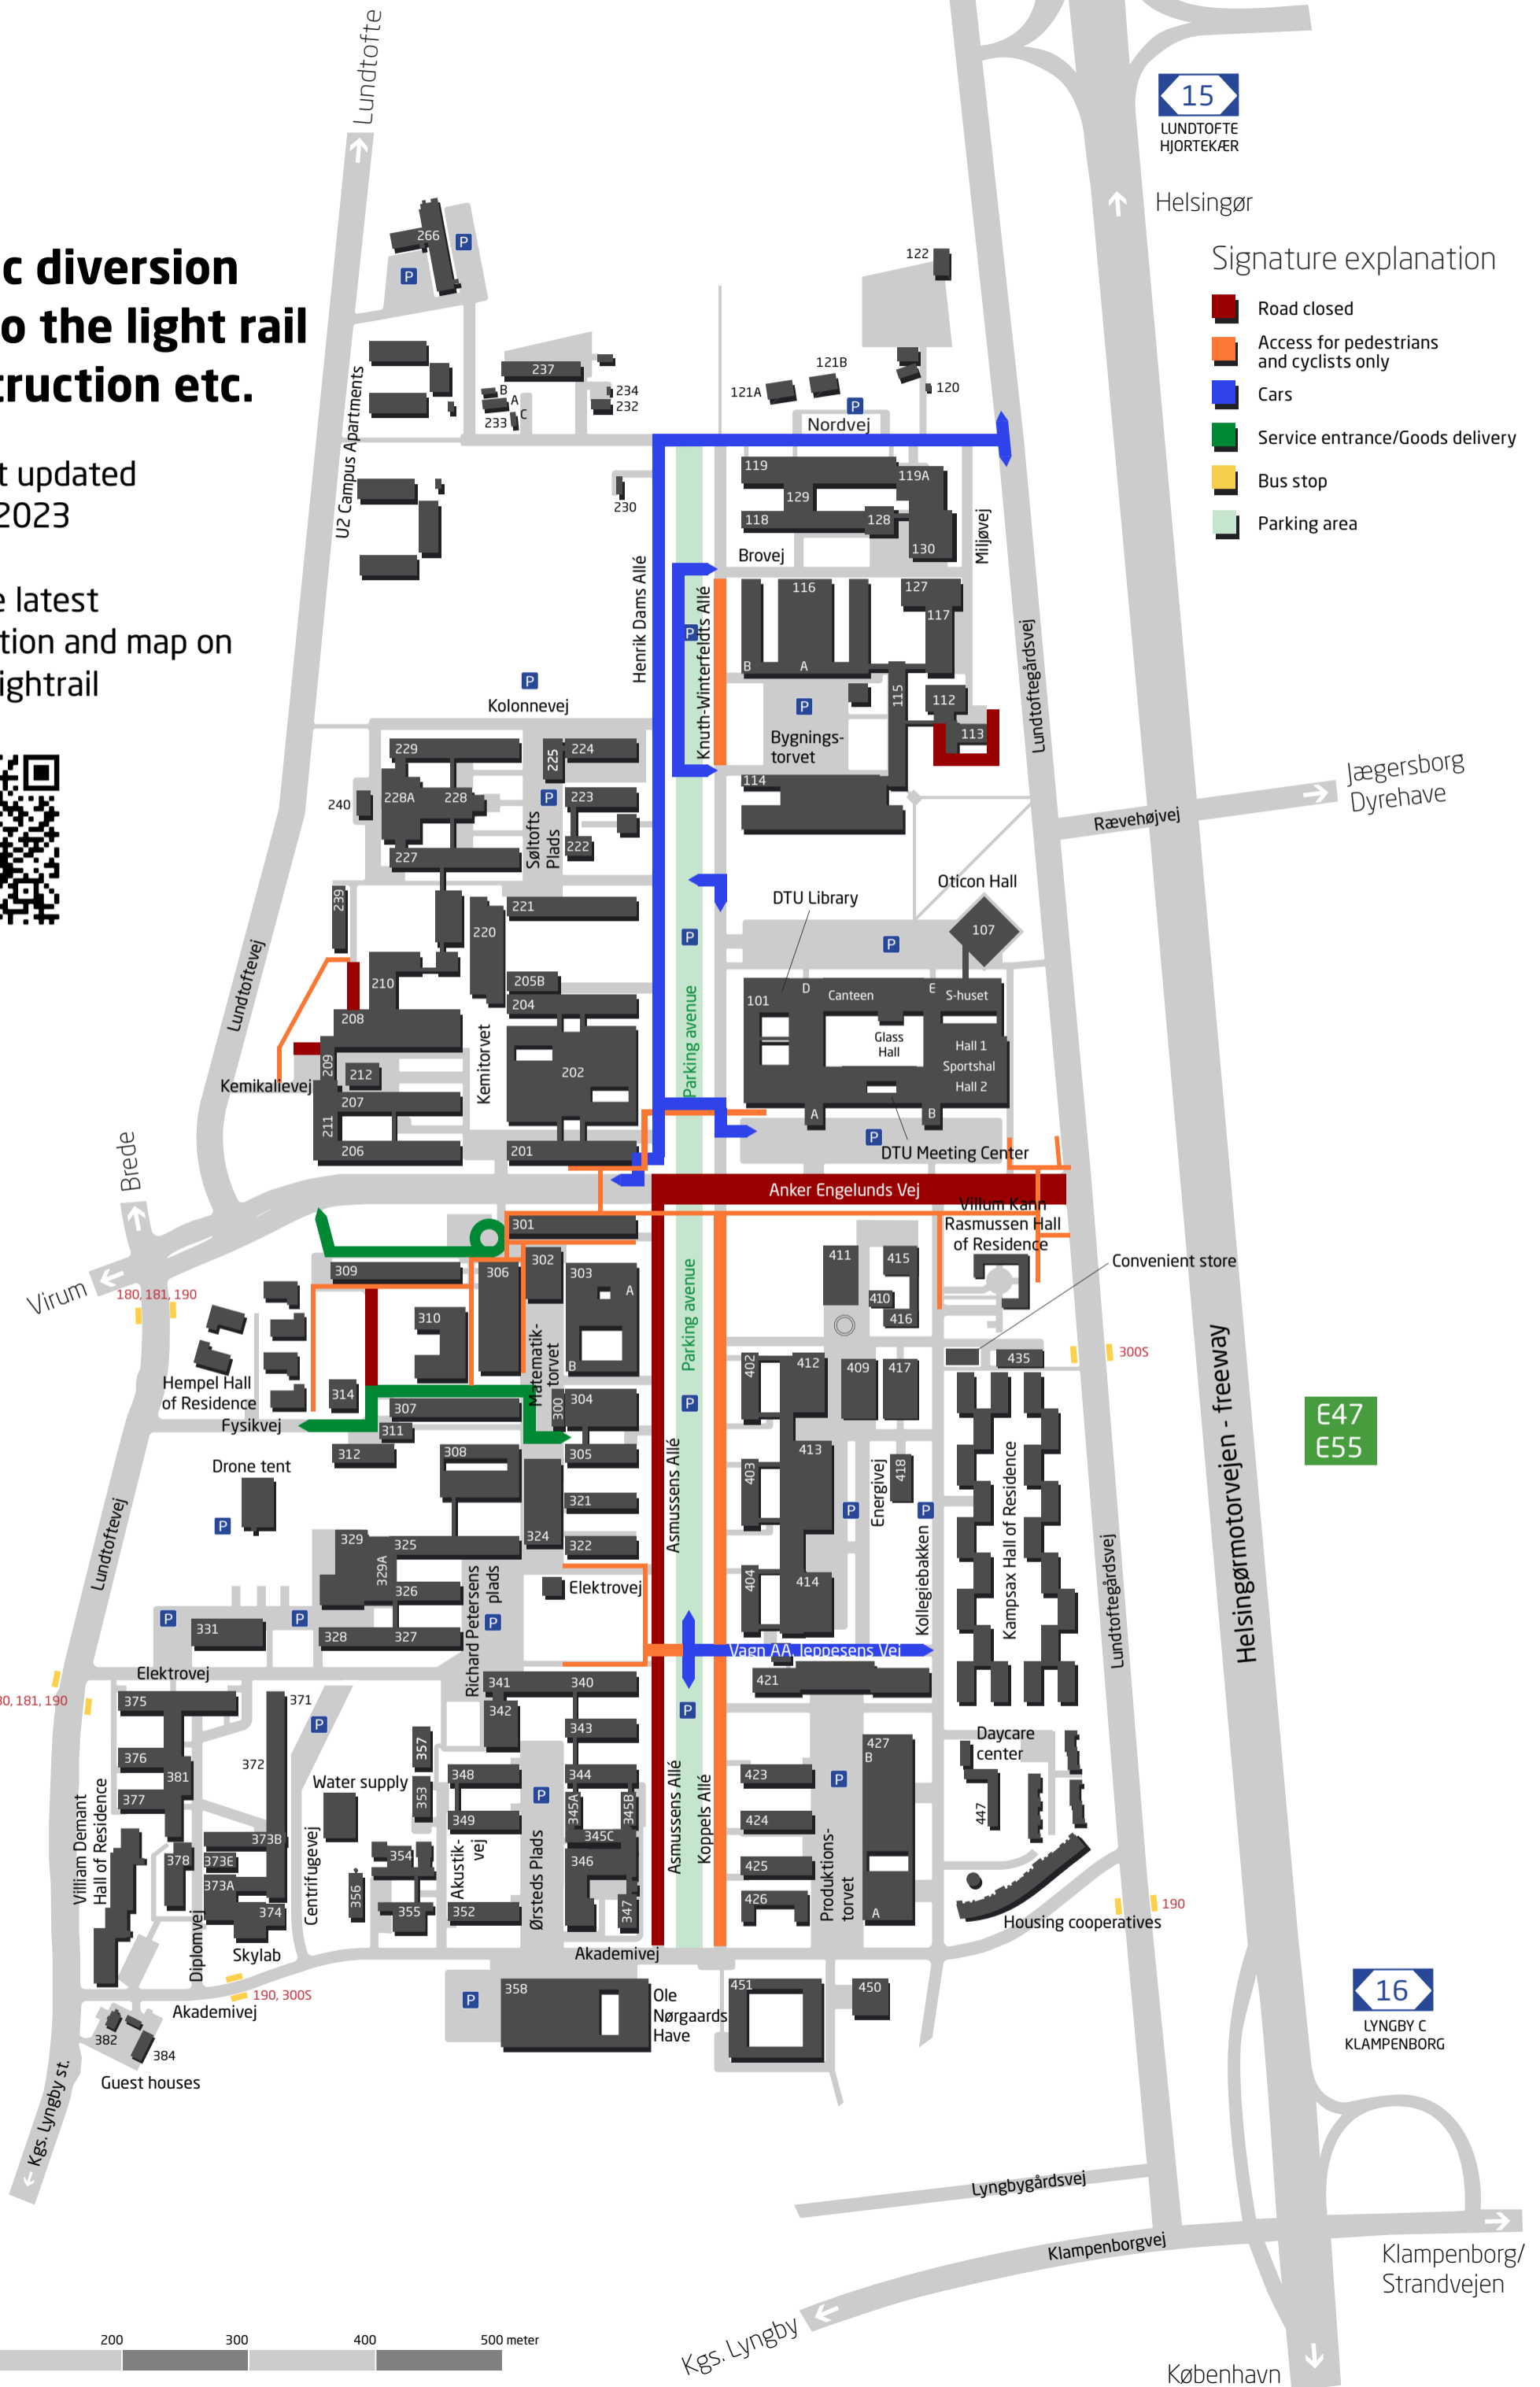

Traffic diversion due to the light rail construction etc.

Map last updated
07.09.2023

Find the latest
information and map on
dtu.dk/lightrail

Helsingør

Signature explanation

- Road closed
- Access for pedestrians and cyclists only
- Cars
- Service entrance/Goods delivery
- Bus stop
- Parking area

E47
E55

Klampenborg/
Strandvejen

København

0 100 200 300 400 500 meter