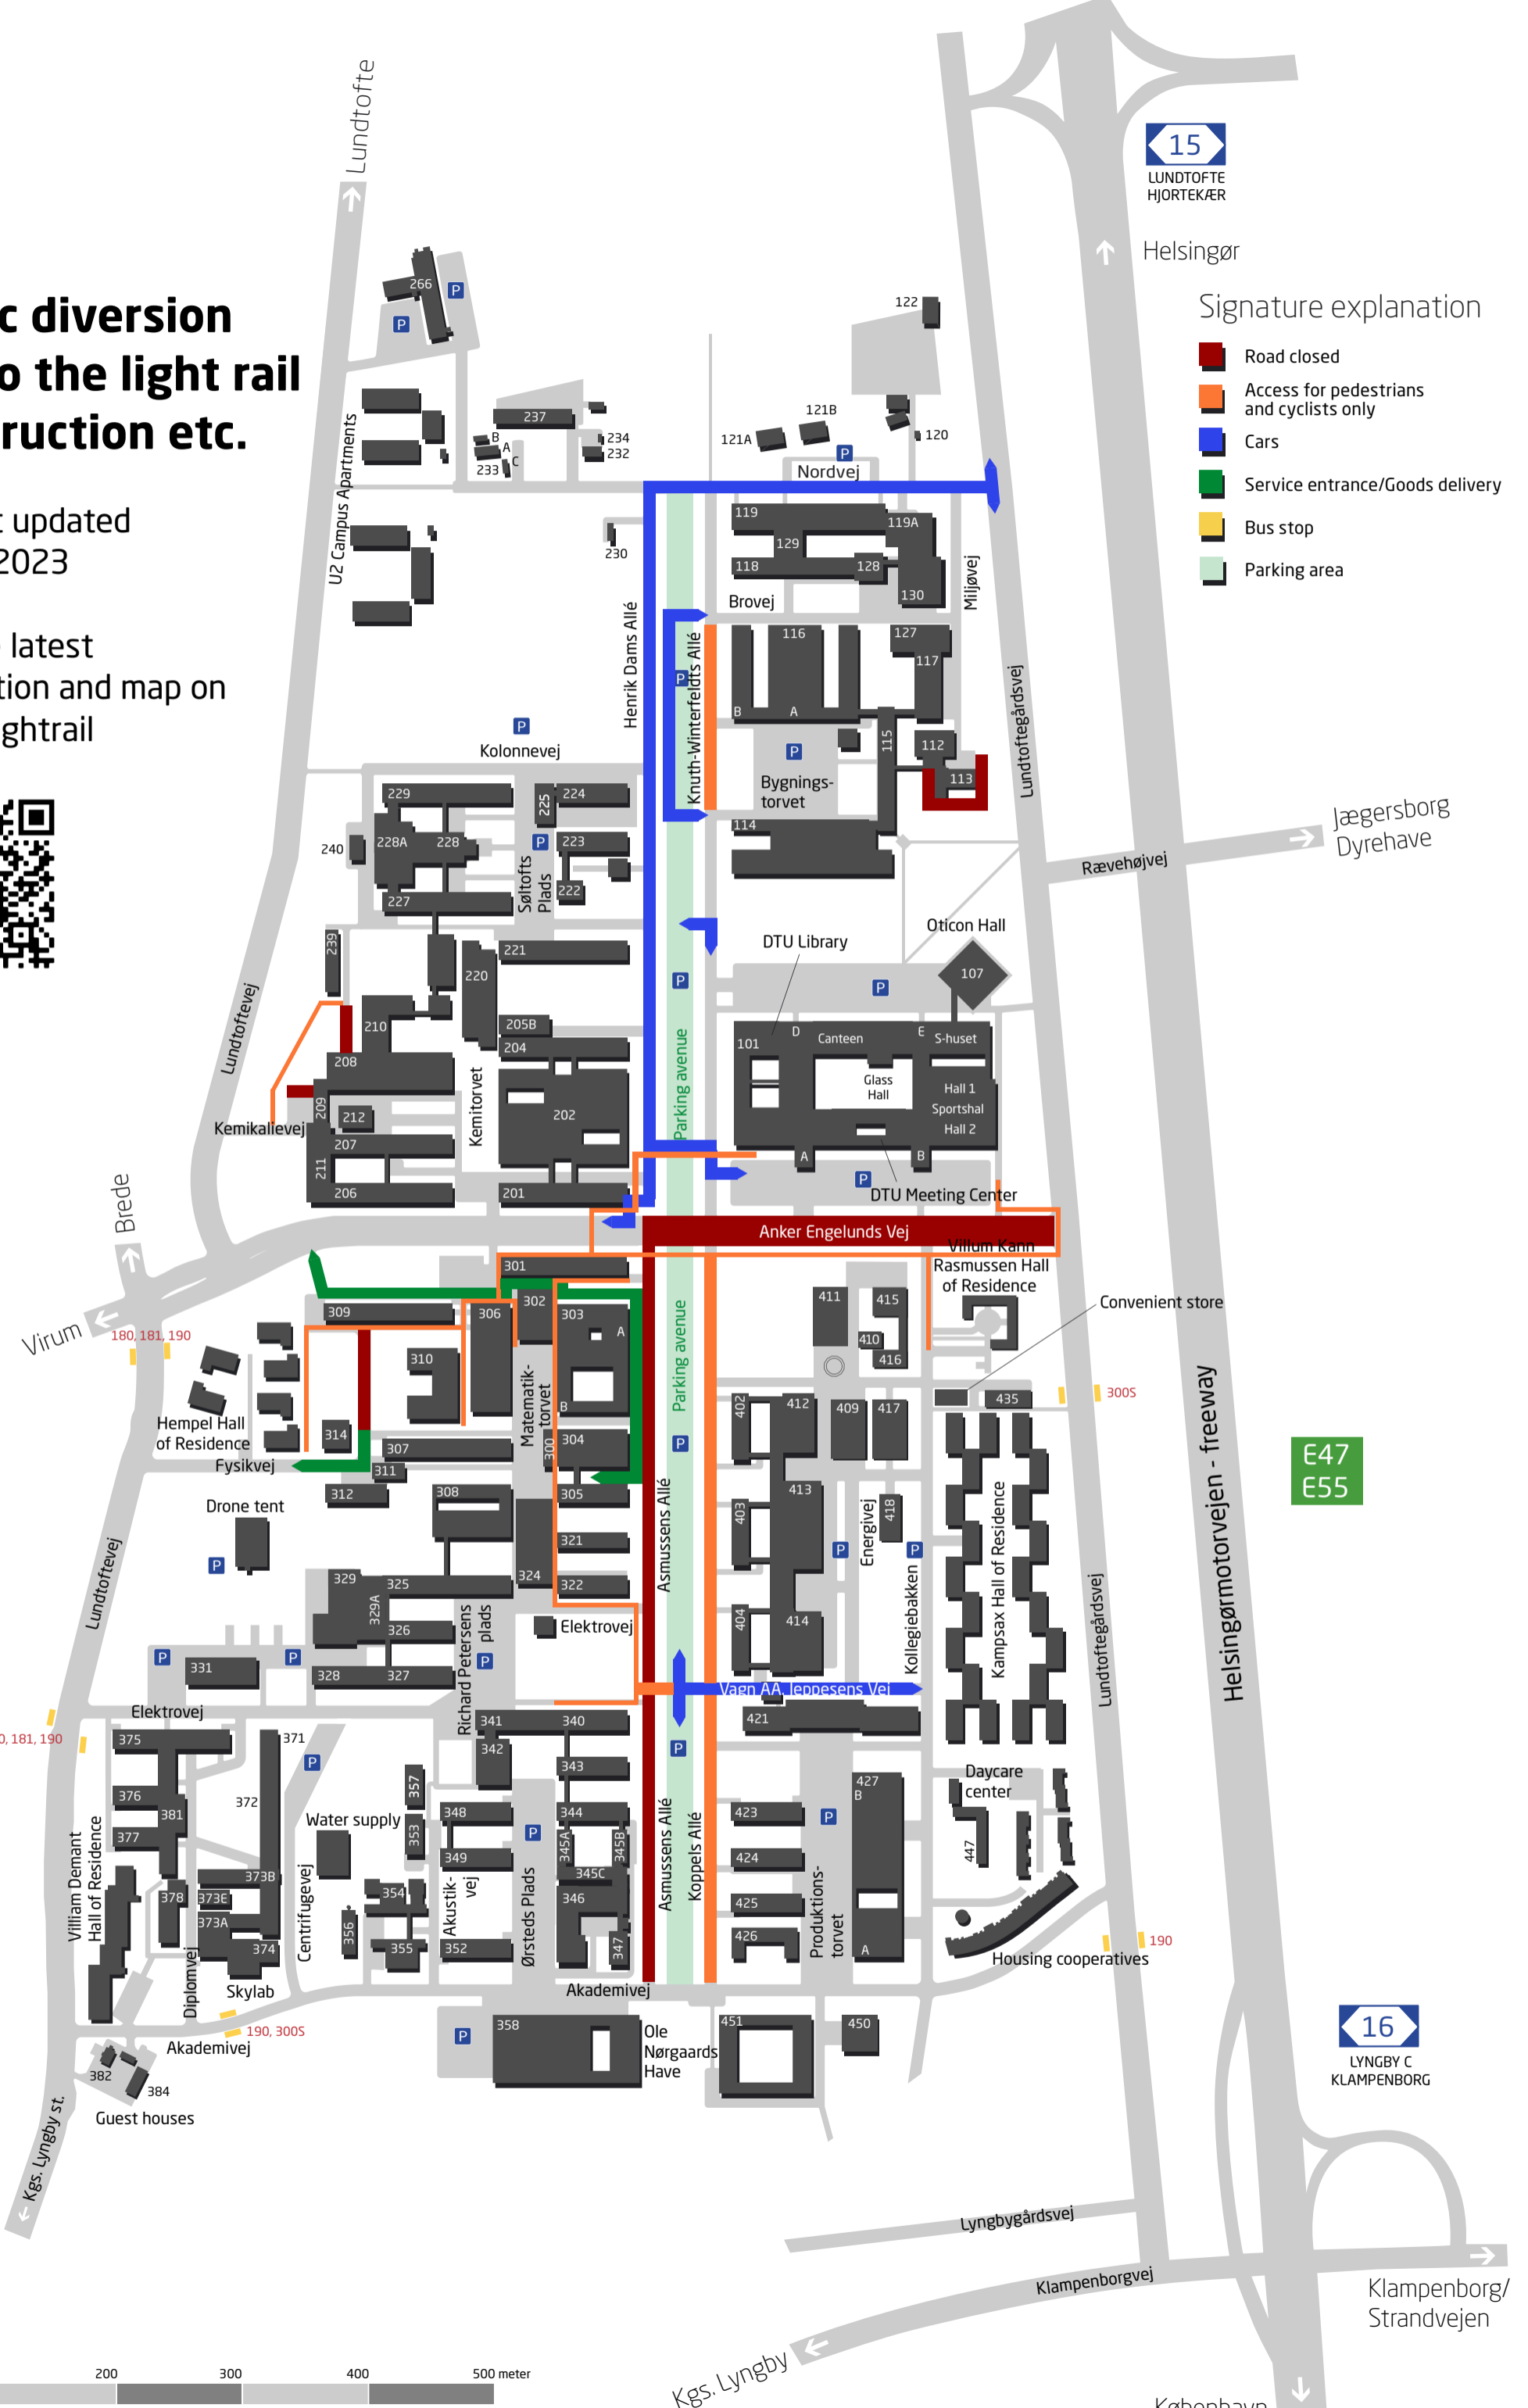

Traffic diversion due to the light rail construction etc.

Map last updated
01. 11. 2023

Find the latest
information and map on
dtu.dk/lightrail

Helsingør

Signature explanation

- Road closed
- Access for pedestrians and cyclists only
- Cars
- Service entrance/Goods delivery
- Bus stop
- Parking area

E47
E55

Klampenborg/
Strandvejen

København