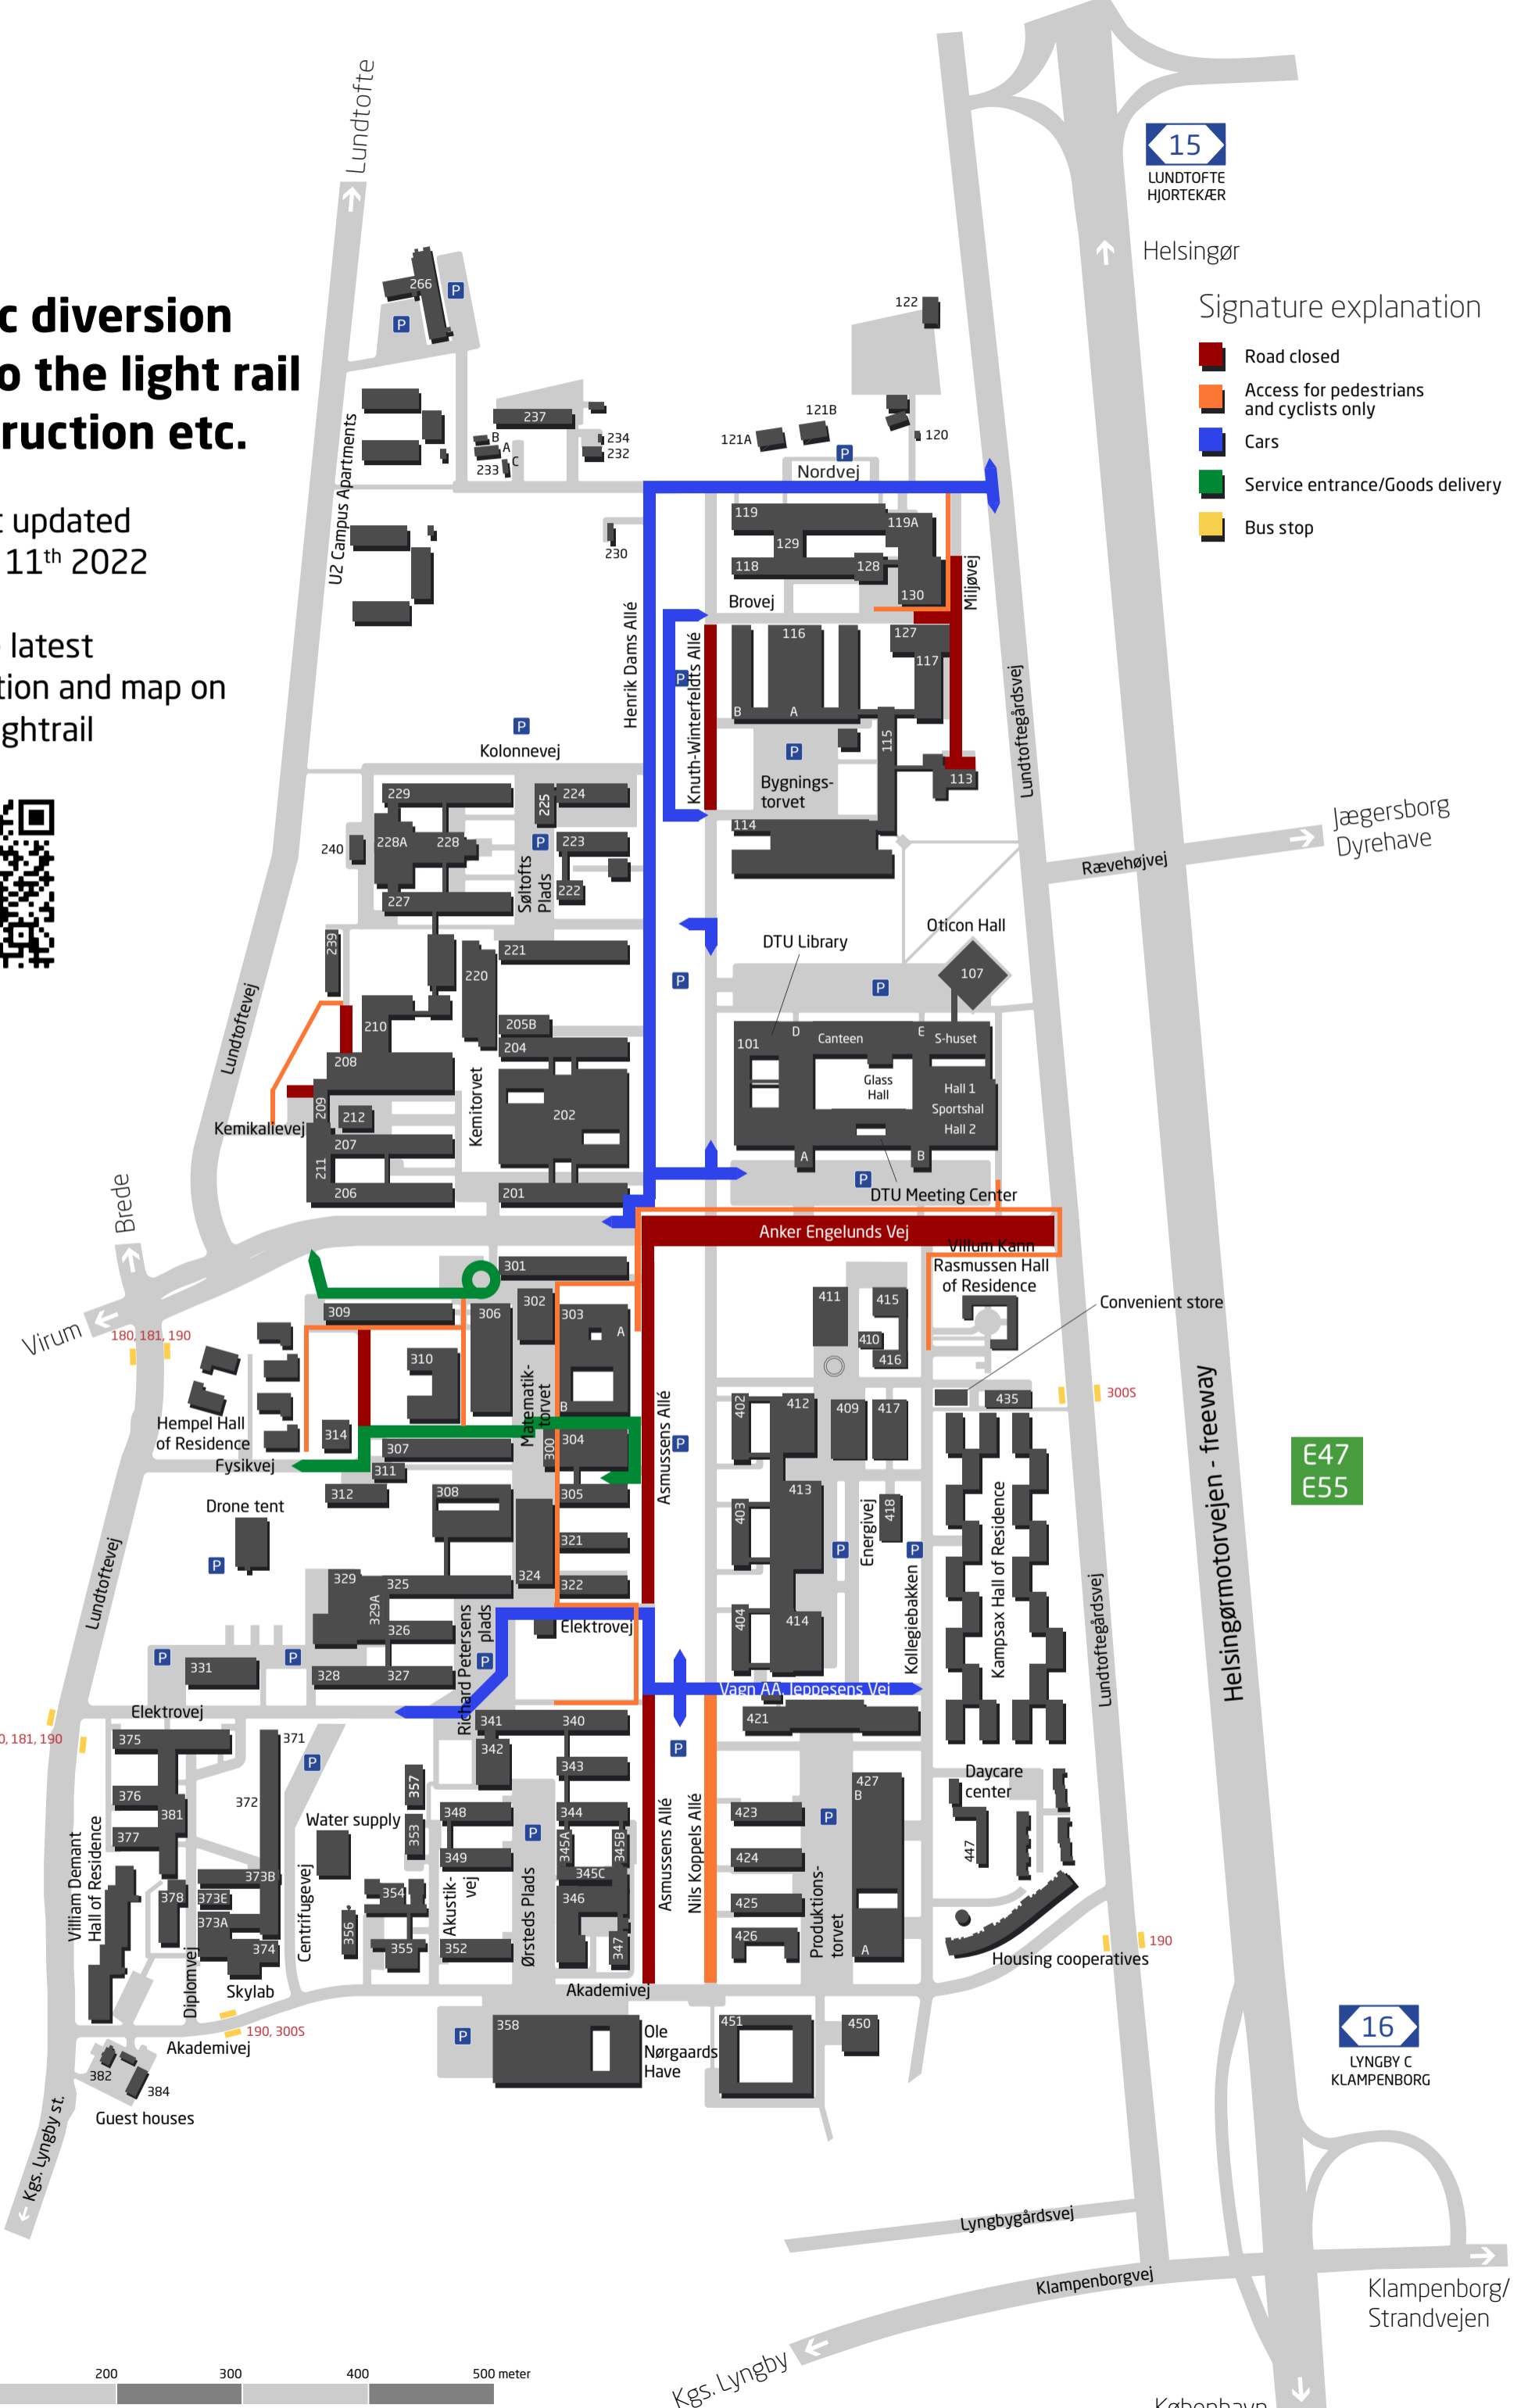

Traffic diversion due to the light rail construction etc.

Map last updated
October 11th 2022

Find the latest
information and map on
dtu.dk/lightrail

15
LUNDTOFTE
HJORTEKÆR

Helsingør

Signature explanation

- Road closed
- Access for pedestrians and cyclists only
- Cars
- Service entrance/Goods delivery
- Bus stop