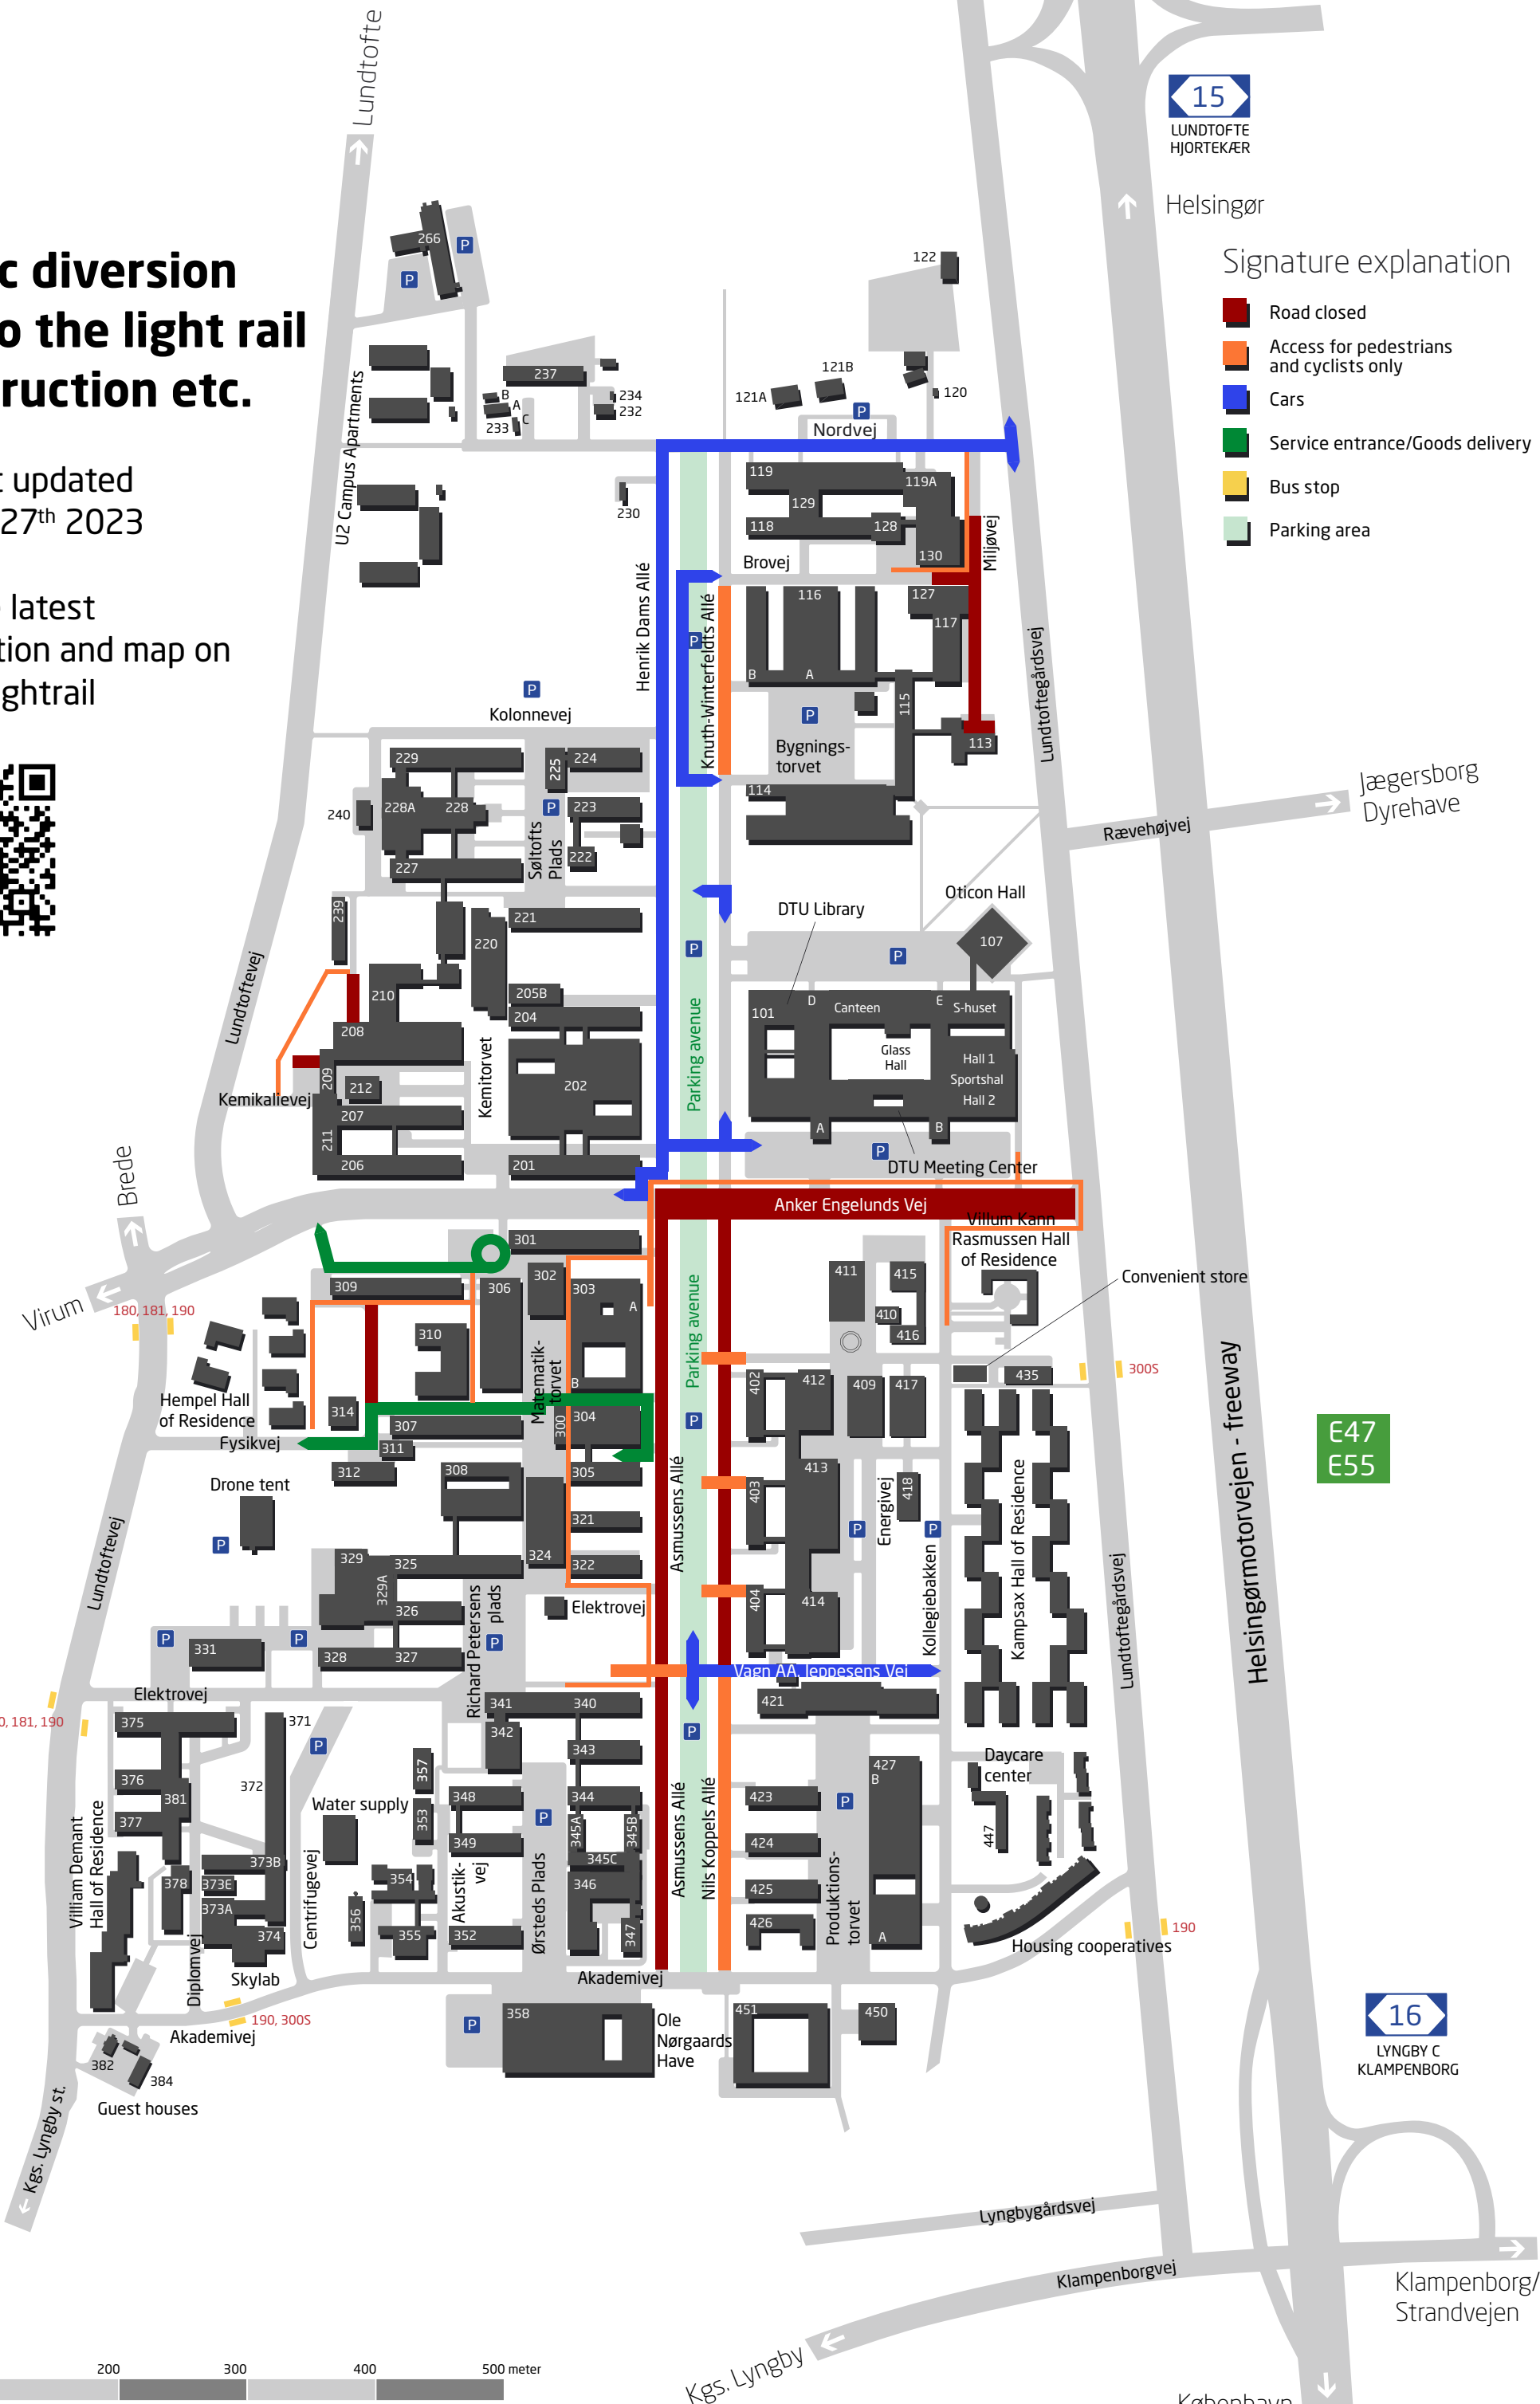

Traffic diversion due to the light rail construction etc.

Map last updated January 27th 2023

Find the latest information and map on dtu.dk/lightrail

Helsingør

Signature explanation

- Road closed
- Access for pedestrians and cyclists only
- Cars
- Service entrance/Goods delivery
- Bus stop
- Parking area

E47
E55

Klampenborg/
Strandvejen

København