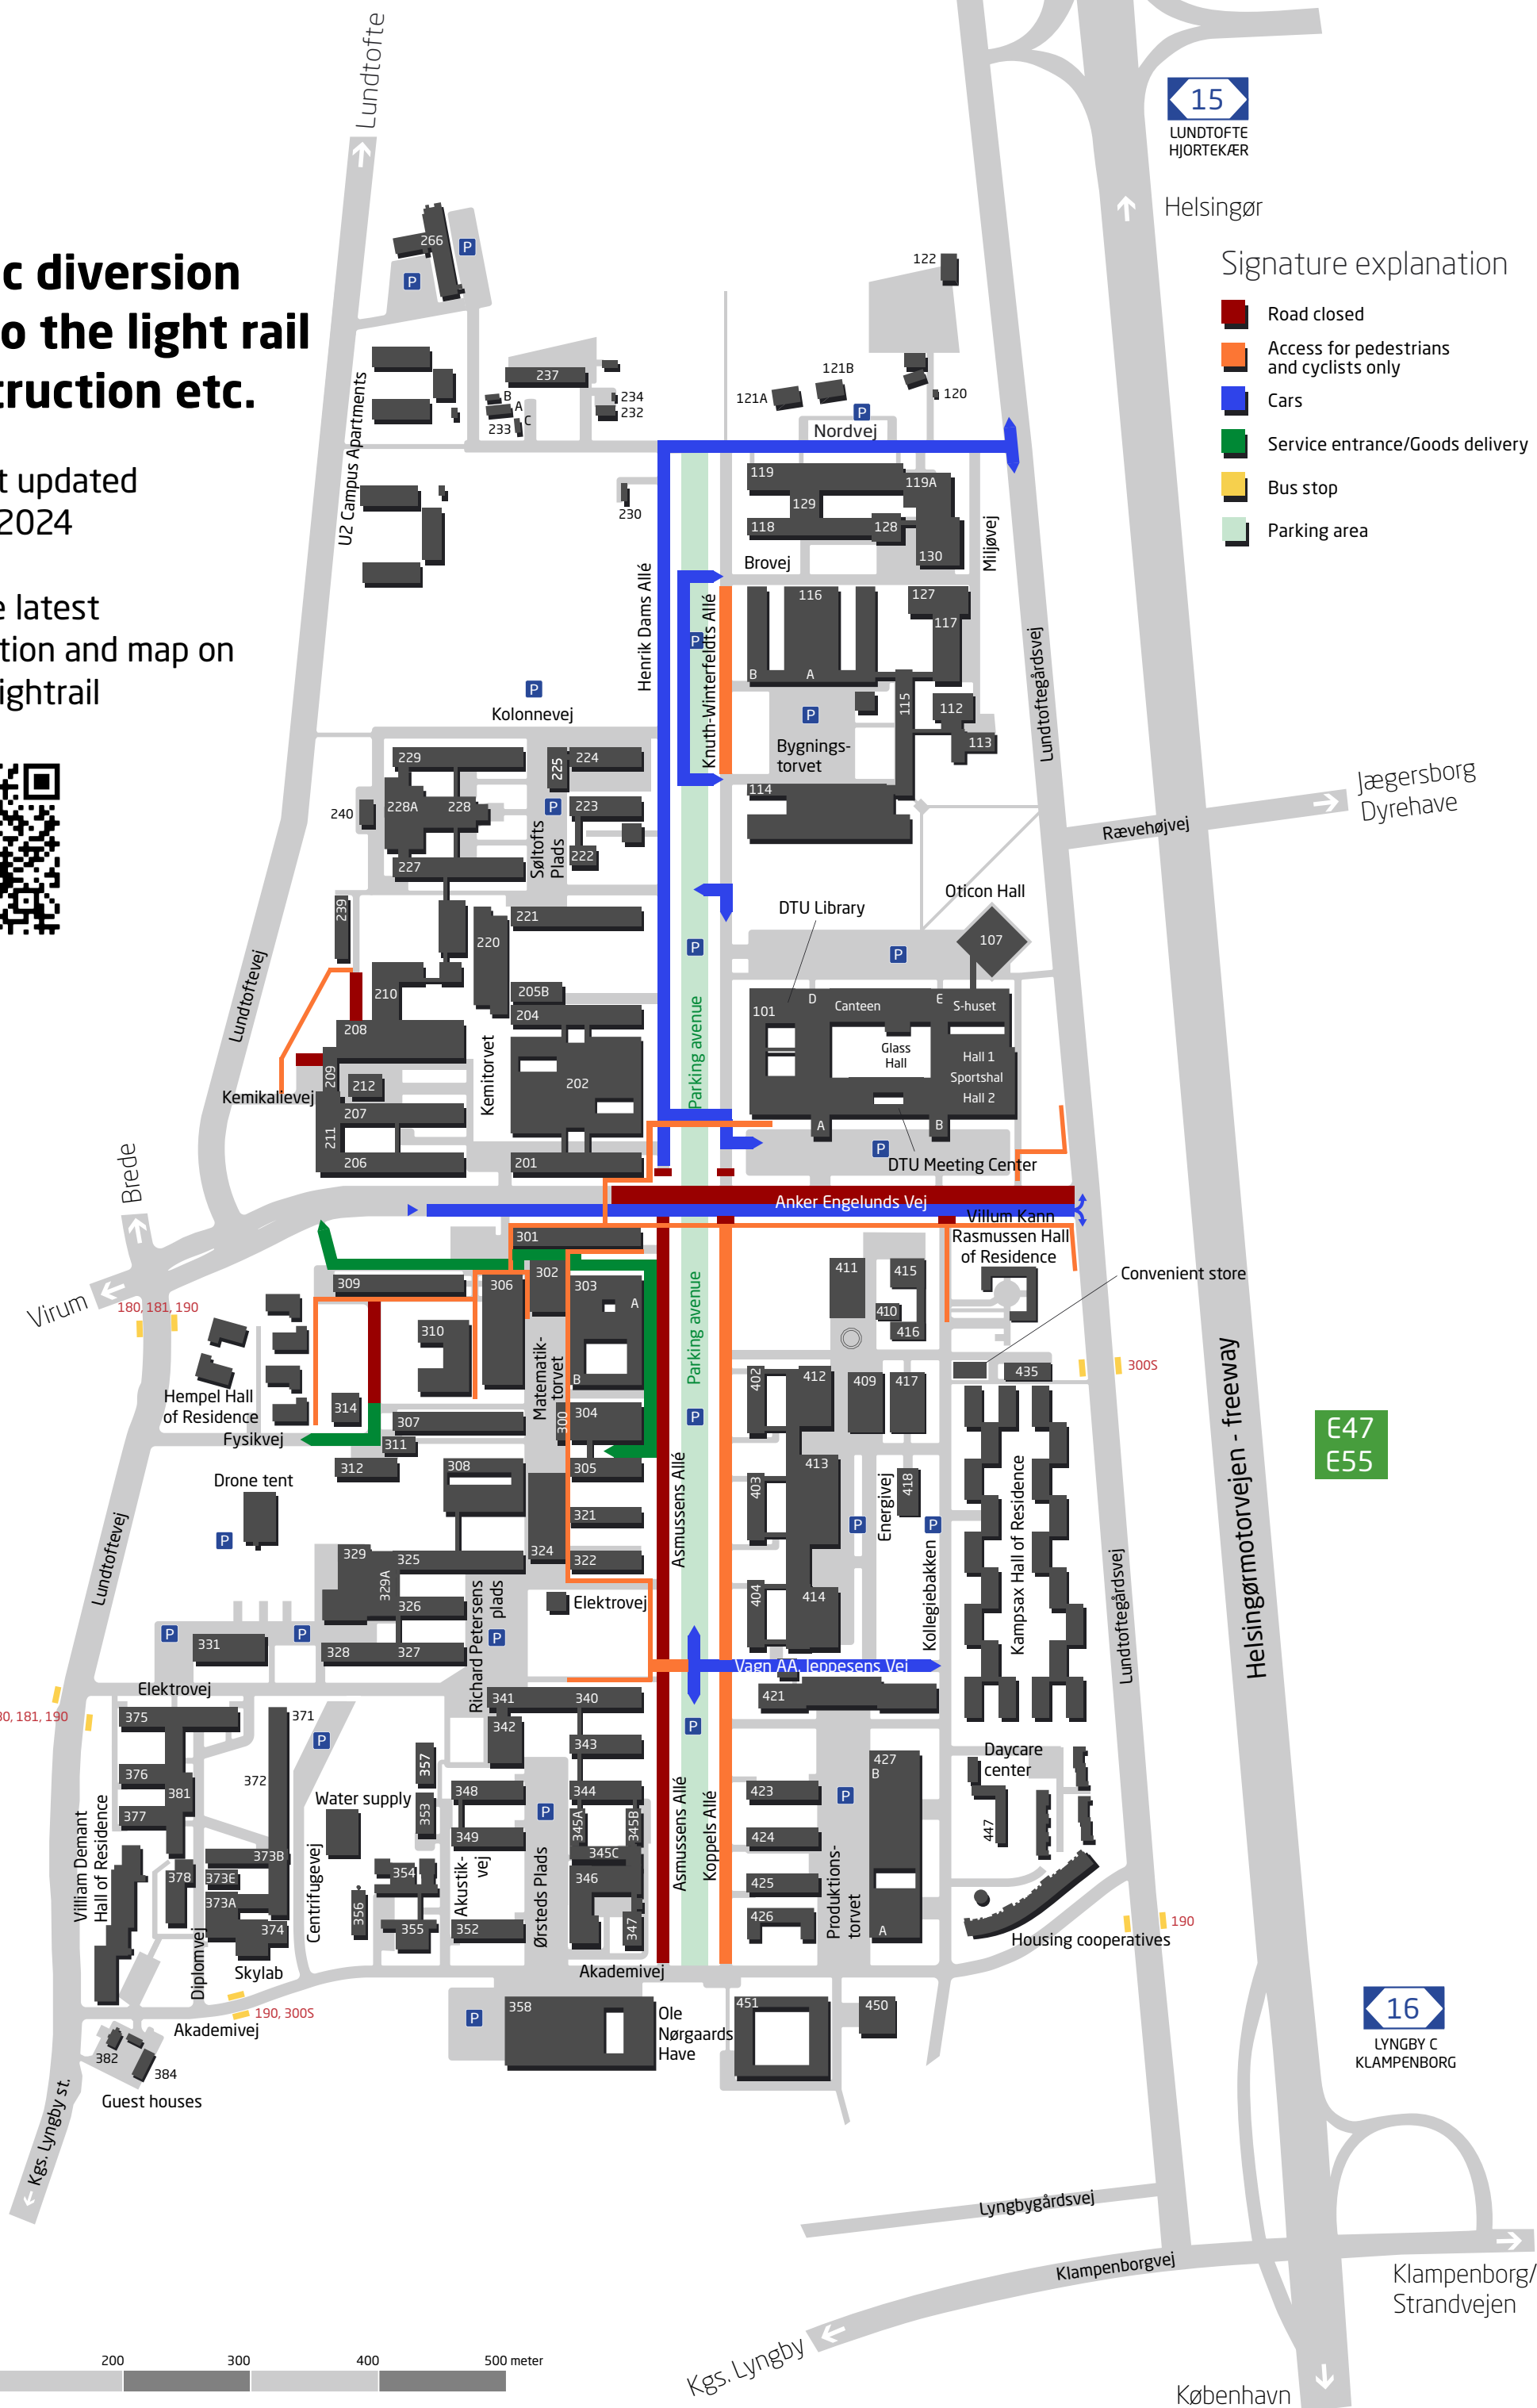

Traffic diversion due to the light rail construction etc.

Map last updated
25. 03. 2024

Find the latest
information and map on
dtu.dk/lightrail

LUNDTOFTE
HJØRTEKÆR

Helsingør

Signature explanation

- Road closed
- Access for pedestrians and cyclists only
- Cars
- Service entrance/Goods delivery
- Bus stop
- Parking area

E47
E55

LYNGBY C
KLAMPENBORG